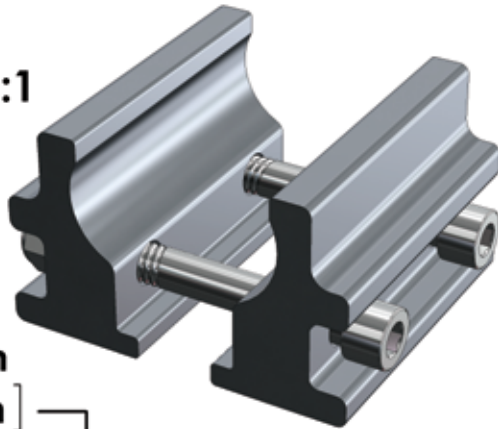

Material:

6061-T6 Aluminum - Extruded

Coating:

Hard Anodized - Black

Hardware:

(2) 1/4-28 x 2 1/4" Socket Head Cap Screws [F]

(2) 1/4-28 Lock-nuts [A]

SCALE 1:1

SCALE 1:1

Mount'n Mover™
by BlueSky Designs

mountnmover.com

Product:
Weight:

WC-R7/8, Round Clamp 7/8" (22.2 mm)
5.0 oz. (0.14 kg)

1-888-724-7002 (toll free) or 1-612-724-7002