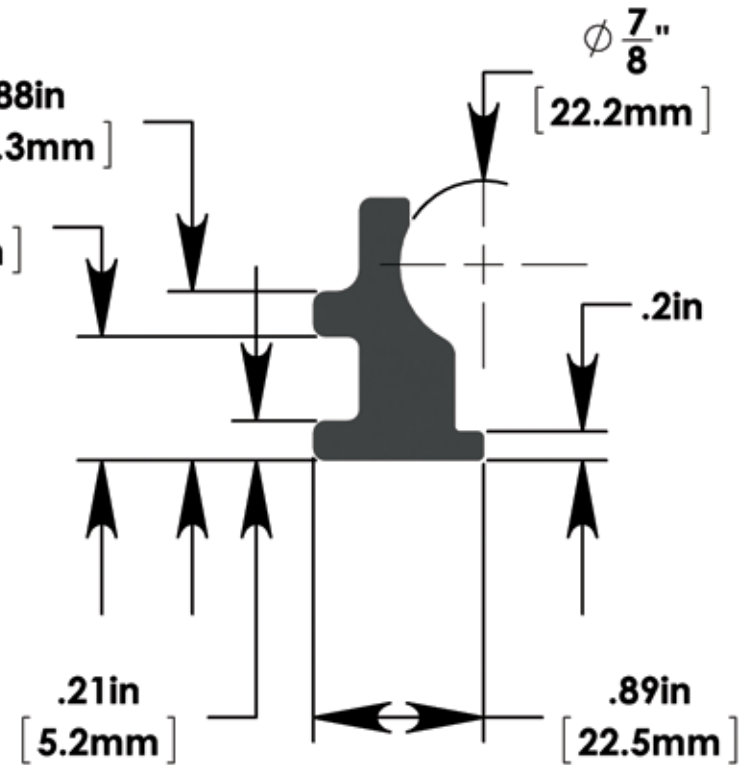

Material:

6061-T6 Aluminum - Extruded

Coating:

Hard Anodized - Black

Hardware:

(2) 1/4-28 x 2 1/4" Socket Head Cap Screws [F]

(2) 1/4-28 Lock-nuts [A]

SCALE 1:1

SCALE 1:1

Mount'n Mover™
by BlueSky Designs

mountnmover.com

Product:
Weight:

WC-R7/8, Round Clamp 7/8" (22.2 mm)
5.0 oz. (0.14 kg)

1-888-724-7002 (toll free) or 1-612-724-7002