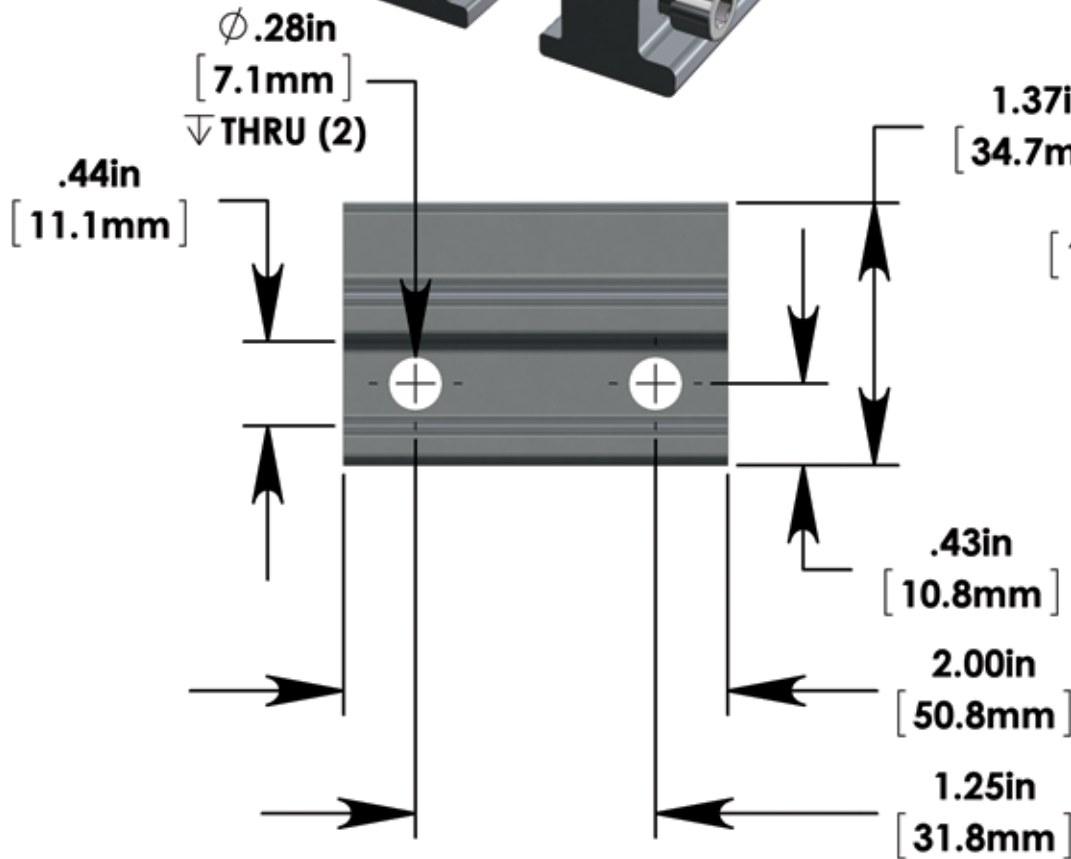

Material:

6061-T6 Aluminum - Extruded

Coating:

Hard Anodized - Black

Hardware:

(2) 1/4-28 x 2 1/4" Socket Head Cap Screws [F]

(2) 1/4-28 Lock-nuts [A]

SCALE 1:1

SCALE 1:1

Mount'n Mover™
by BlueSky Designs

mountnmover.com

Product:
Weight:

WC-R7/8, Round Clamp 7/8" (22.2 mm)
5.0 oz. (0.14 kg)

1-888-724-7002 (toll free) or 1-612-724-7002