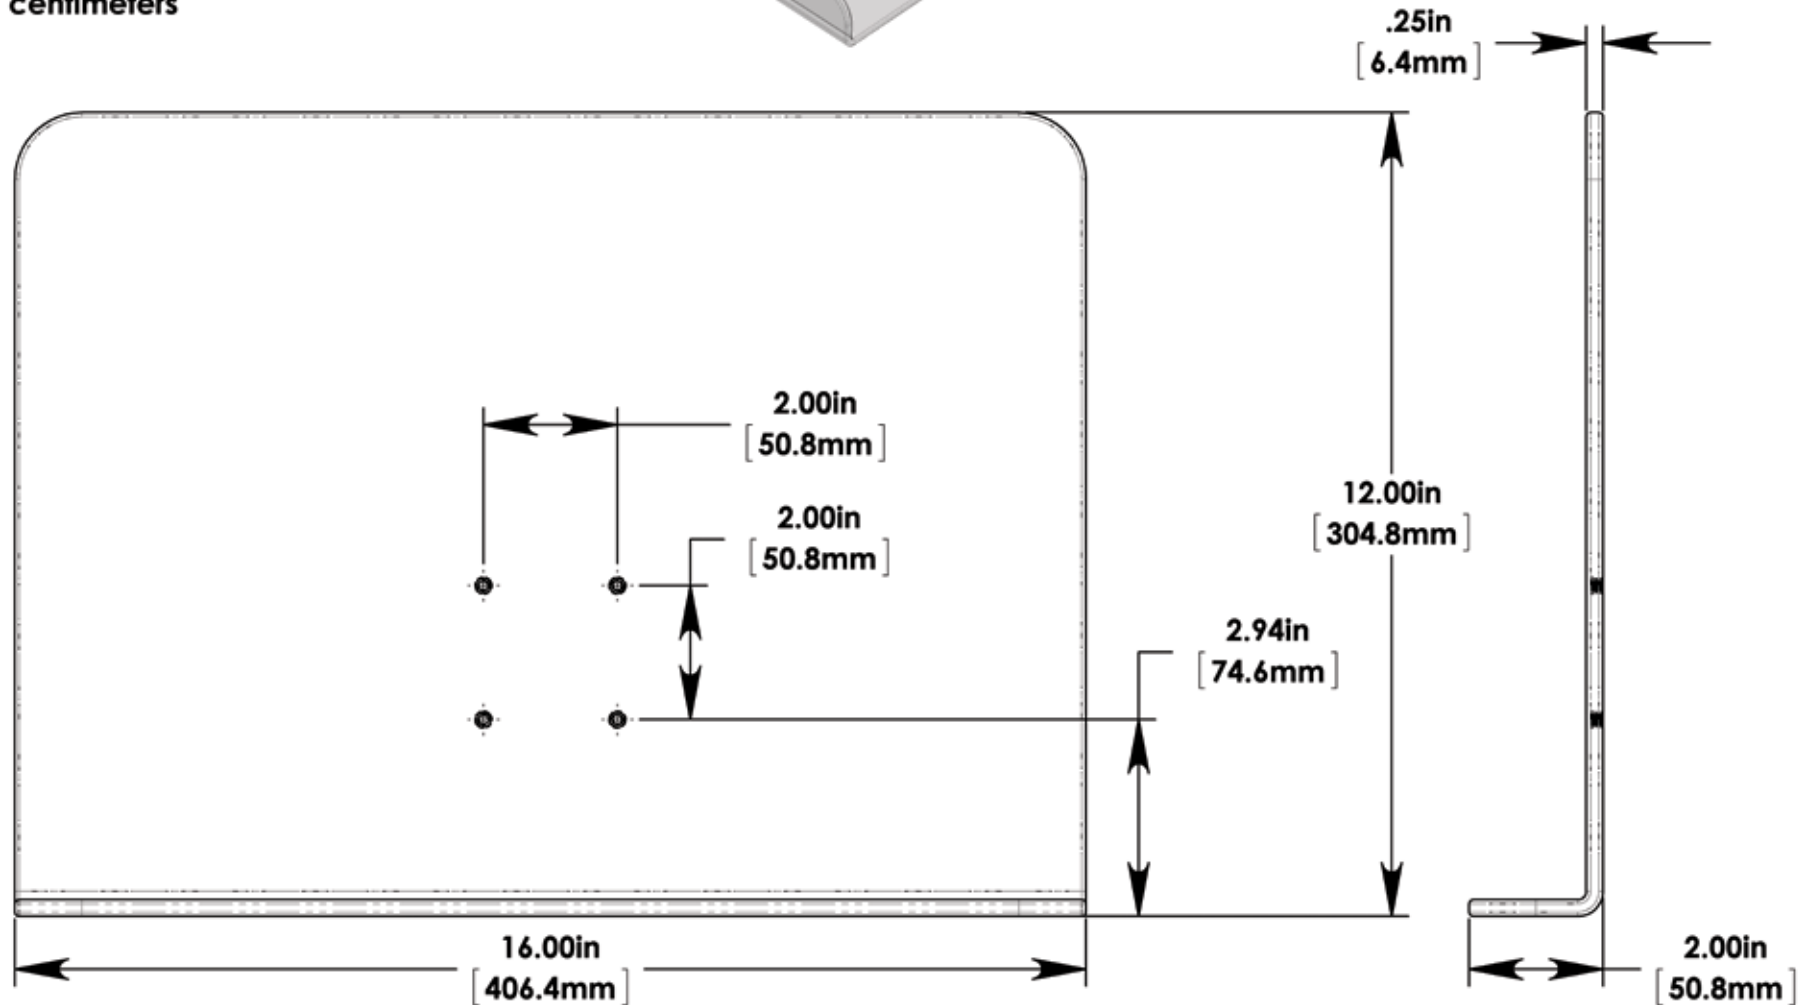

inches

centimeters

Material:

0.250" (6.35 mm) polycarbonate

Hardware:

(4) 8-32 x 1/4" Flat Head* Machine Screws [T]

**undercut head*

Mount'n Mover™
by BlueSky Designs

mountnmover.com

Product: TR-12x16, Tray w/Lip 12" x 16"

Weight: 37.74 oz. (1.07 kg)

(304.8 x 406.4 mm)

1-888-724-7002 (toll free) or 1-612-724-7002