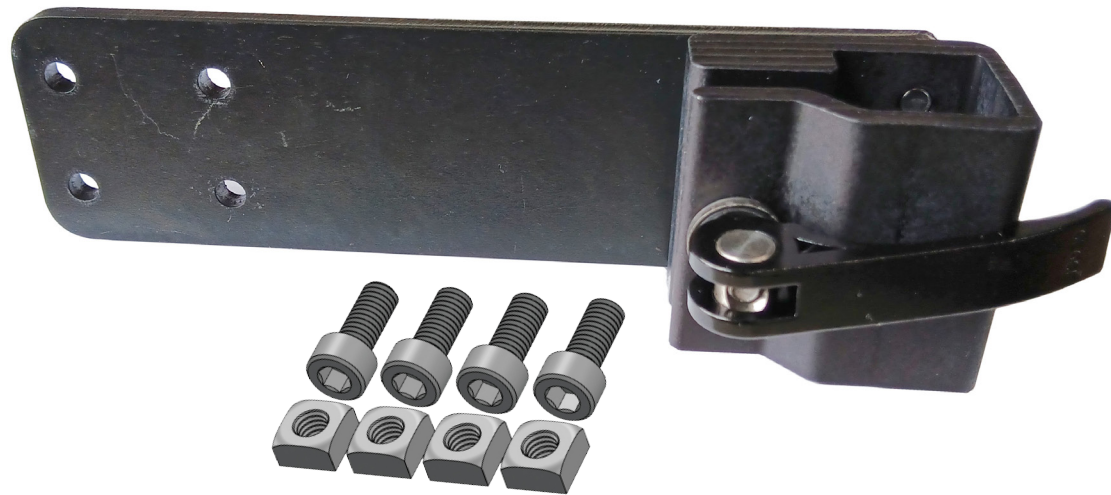

# Post Clamp Extension (WB2-EXT)

The WB2-EXT comes with hardware to attach to the Permobil seat rail. To attach to the Quantum track you will need a T-NUT

WB2-EXT attached to the Permobil seat rail track

WB2-EXT attached to the Quantum Edge 3 seat rail track...requires a T-Nut