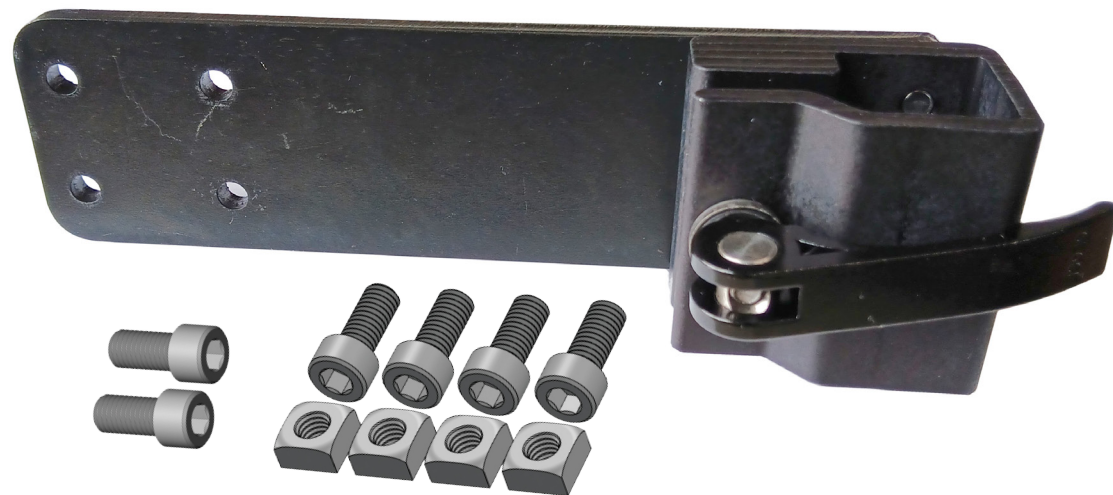

Post Clamp Extension (WB2-EXT)

The WB2-EXT comes with hardware to attach to the Permobil seat rail or a T-Nut track (Quantum etc).

WB2-EXT attached to the Permobil seat rail track

WB2-EXT attached to the Quantum Edge 3 seat rail track