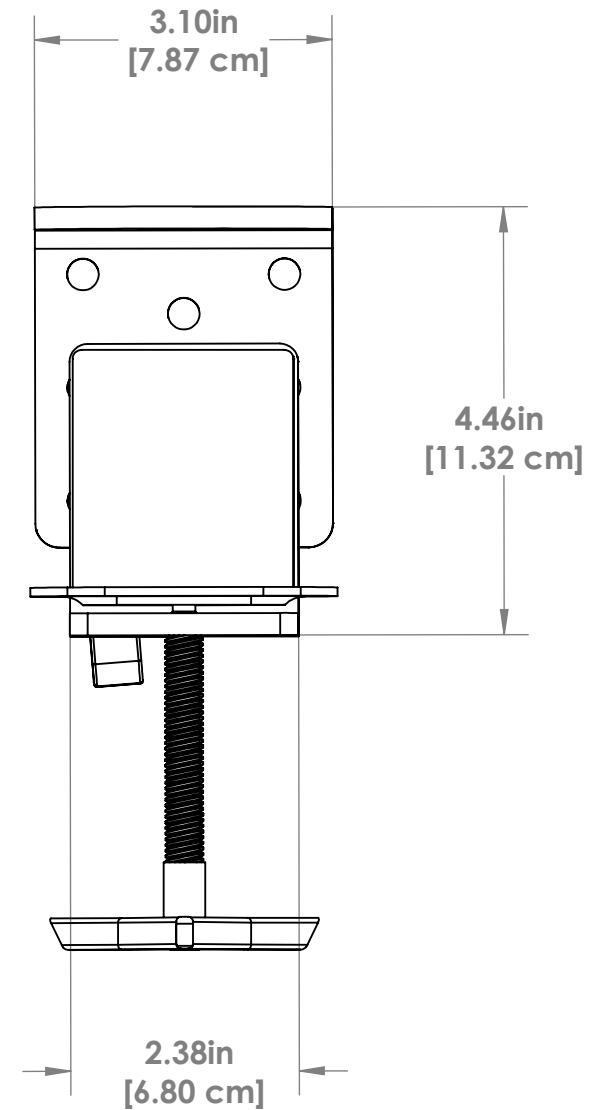

AVOID CLAMPING TO SURFACES LESS THAN 0.25" [0.635 cm] THICK

Mount'n Mover™
by BlueSky Designs
mountnmover.com

Product: TC, Table Clamp
Weight: 2.60 lbs. (1.18 kg)

1-888-724-7002 (toll free) or 1-612-724-7002