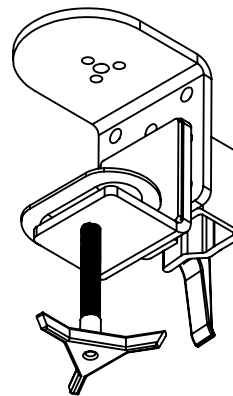

AVOID CLAMPING TO SURFACES LESS THAN 0.25" [0.635 cm] THICK

Mount'n Mover™
by BlueSky Designs
mountnmover.com

Product: TC, Table Clamp
Weight: 2.60 lbs. (1.18 kg)

1-888-724-7002 (toll free) or 1-612-724-7002