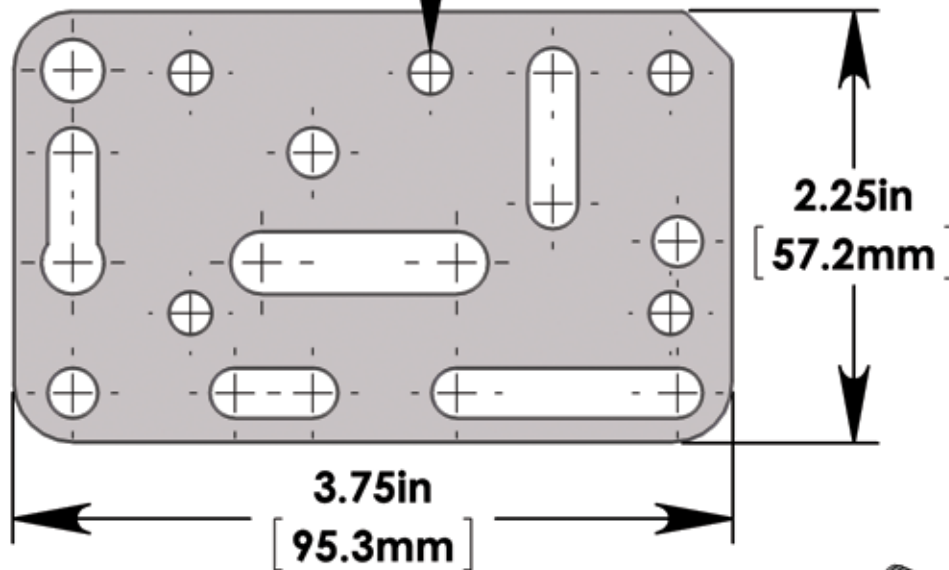

**1/4-28 TAPPED HOLE  
(QTY = 5)**

**Material:**

0.250" (6.35 mm) laser cut steel

**Coating:**

Electroless nickel

**SCALE 1:1**

**Hardware - Corpus:**

- (4) M5-.8x12 Socket Head Cap Screws [UU]
- (3) M6-1x45 Socket Head Cap Screws [EE]
- (2) 0.25x0.715x0.125 Washer [B]

**Hardware - Quantum:**

- (1) 5/16-18x1 Hex Cap Screw [OO]

**Hardware - Corpus:**

- (4) M6-1x14 Socket Head Cap Screws [DD]
- (4) M6-1x10 Square Nut [G]

**Mount'n Mover™**  
by BlueSky Designs

[mountnmover.com](http://mountnmover.com)

**Product:** WC-AP4, Adaptor Plate 4

**Weight:** 7.3 oz. (0.21 kg)

1-888-724-7002 (toll free) or 1-612-724-7002