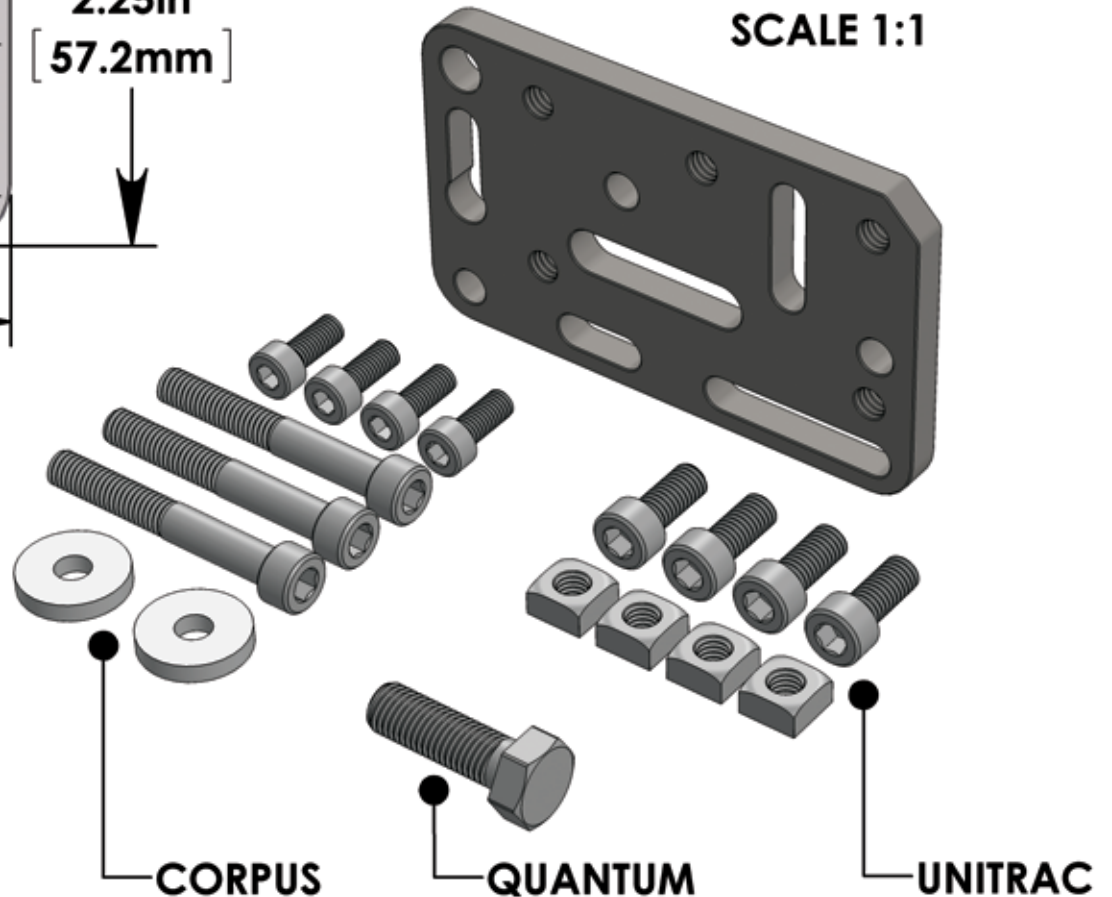

**1/4-28 TAPPED HOLE  
(QTY = 5)**

**Material:**

0.250" (6.35 mm) laser cut steel

**Coating:**

Electroless nickel

**SCALE 1:1**

**Hardware - Corpus:**

- (4) M5-.8x12 Socket Head Cap Screws [UU]
- (3) M6-1x45 Socket Head Cap Screws [EE]
- (2) 0.25x0.715x0.125 Washer [B]

**Hardware - Quantum:**

- (1) 5/16-18x1 Hex Cap Screw [OO]

**Hardware - Corpus:**

- (4) M6-1x14 Socket Head Cap Screws [DD]
- (4) M6-1x10 Square Nut [G]

**Mount'n Mover™**  
by BlueSky Designs

[mountnmover.com](http://mountnmover.com)

**Product:** WC-AP4, Adaptor Plate 4

**Weight:** 7.3 oz. (0.21 kg)

1-888-724-7002 (toll free) or 1-612-724-7002